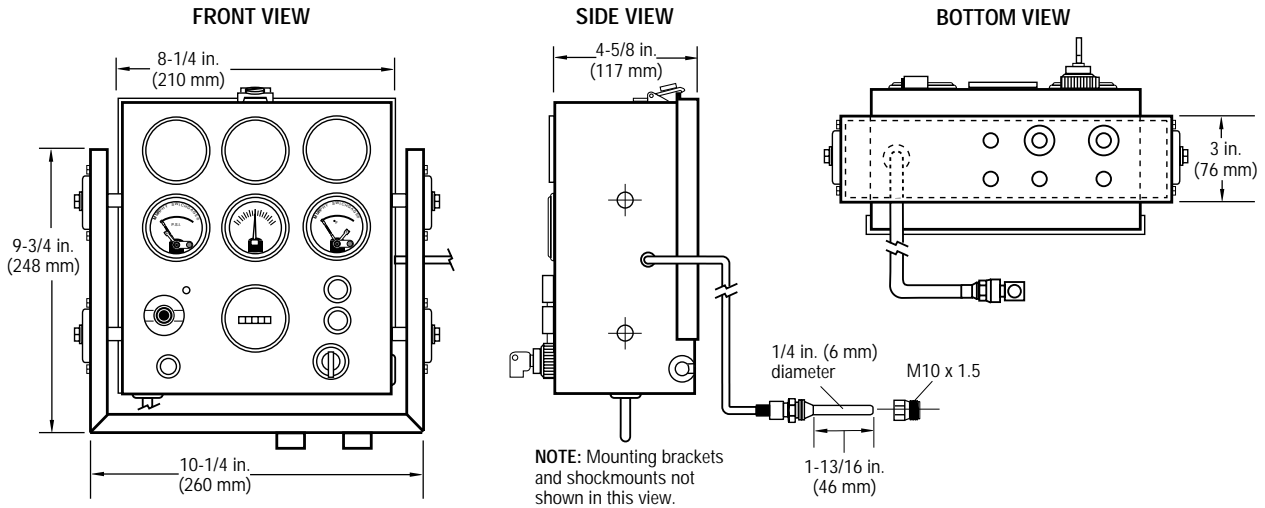

Dimensions

CAUTION: "OIL FILLED INSTRUMENTS CONTAIN SILICON OIL" Exposure may be hazardous under certain circumstances.

"DO NOT CUT CAPILLARY" It contains chemicals or solvents which may be hazardous under certain circumstances.

"Keep out of Eyes, Mouth and Do Not expose to Skin". Keep out of reach of children. Flush thoroughly with water and seek medical attention.

If swallowed, call physician immediately. MSDS Sheets are available by calling: 918/627-3550.

CAUTION: Certain dangers to human safety and to equipment may occur if some equipment is stopped without pre-warning. It is recommended that monitored functions be limited to alarm-only or to alarm before shutdown.

美国Murphy仪表经销商：

北京

信德迈科技(北京)有限公司 CNMEC Technology

地址：北京市朝阳区安贞桥胜古中路2号金基业大厦201室

邮编：100029

*Tel: 010-8428 2585 | * Fax: 010-8428 8762

*手机：139 1096 2635

*电子邮件：sales@cnmec.biz

主页：http://www.cnmec.com

西安

西安嘉岳自动化技术有限公司 Garye Automation

地址：西安经开区凤城二路天地时代广场B座23层22312室

邮编：710016

*电话：029 - 8610 8648 | *传真：029 - 8610 6806

*手机：153 1975 9129 ; 153 1975 2262

*电子邮件：sales@garye.cn

主页：http://www.garye.cn